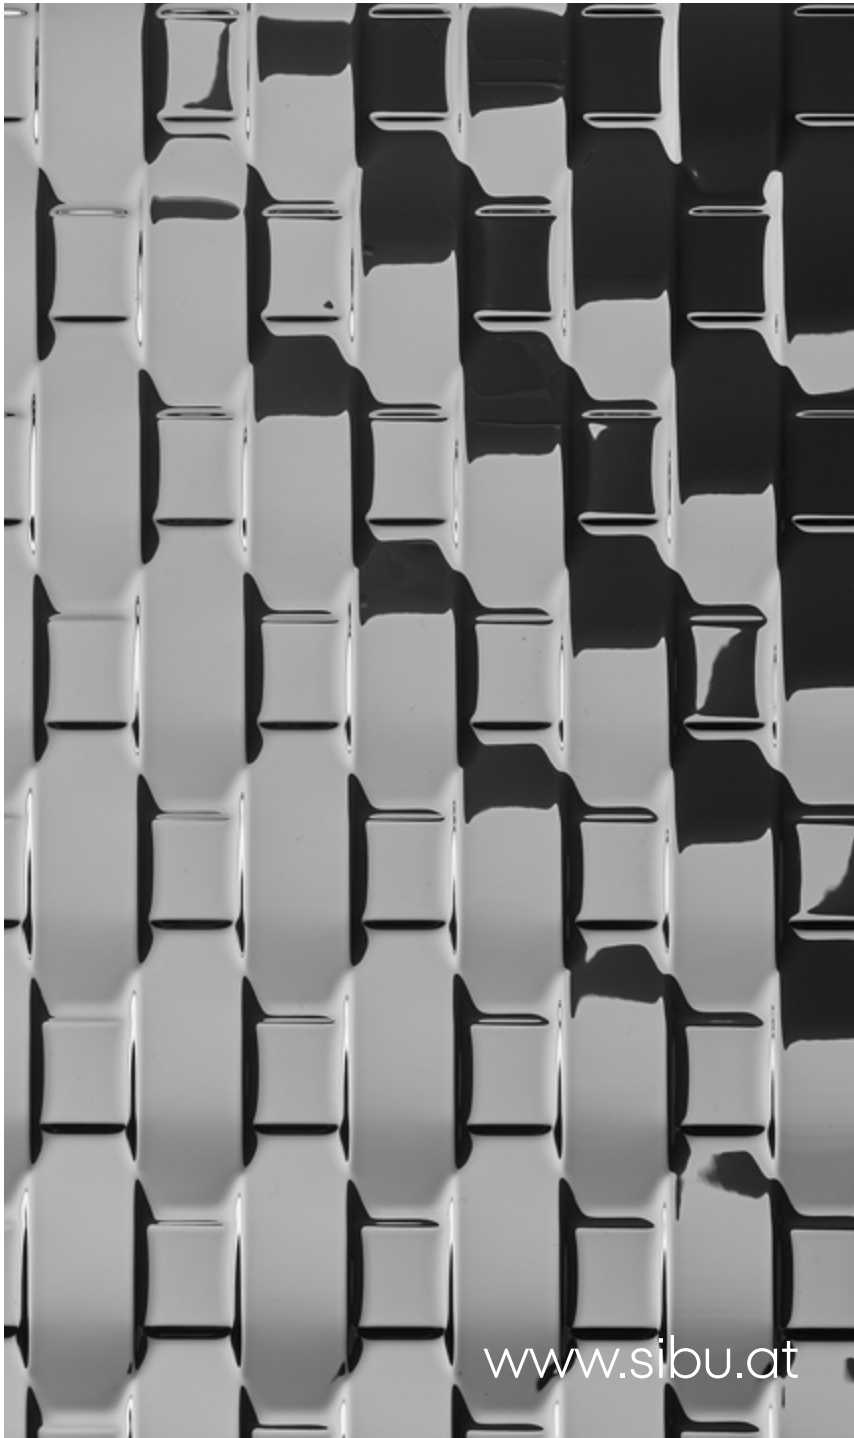

Reflective elegance with SIBU DESIGN

Project/Photo: MODE REISCHMANN (Germany), Product: SL RATTAN Silver

SIBU | DESIGN

Find more of us at www.sibu.at

www.sibu.at

Possible combinations

- 1 LL LEGUAN Bianco
- 3 SG Old Platin AR+
- 5 LL ROMBO 40 Bianco matt

- 2 DM CONCRETE Grey AR
- 4 DM MARBLE White
- 6 FL CREPA VELVET Volcano