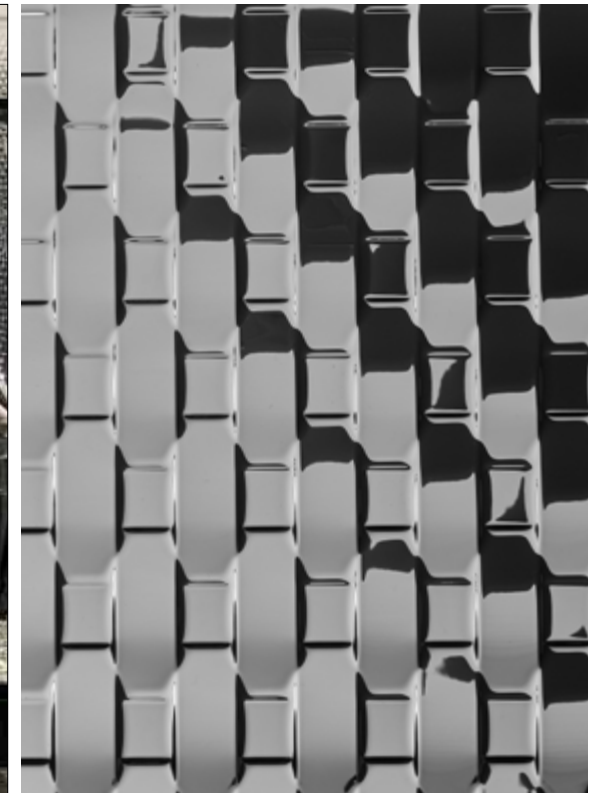

Reflective elegance with SIBU DESIGN

Project/Photo: MODE REISCHMANN (Germany), Product: SL RATTAN Silver

SIBU | DESIGN

Find more of us at www.sibu.at

www.sibu.at

Possible combinations

- 1 LL LEGUAN Bianco
- 3 SG Old Platin AR+
- 5 LL ROMBO 40 Bianco matt

- 2 DM CONCRETE Grey AR
- 4 DM MARBLE White
- 6 FL CREPA VELVET Volcano