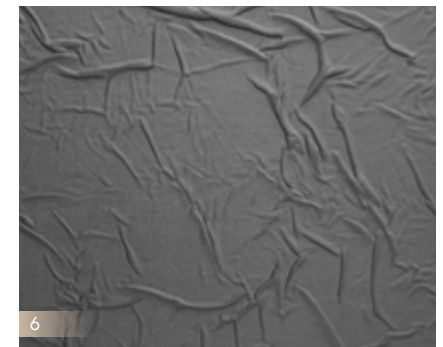

Reflective elegance with SIBU DESIGN

Project/Photo: MODE REISCHMANN (Germany), Product: SL RATTAN Silver

SIBU | DESIGN

Find more of us at www.sibu.at

www.sibu.at

Possible combinations

- 1 LL LEGUAN Bianco
- 3 SG Old Platin AR+
- 5 LL ROMBO 40 Bianco matt

- 2 DM CONCRETE Grey AR
- 4 DM MARBLE White
- 6 FL CREPA VELVET Volcano