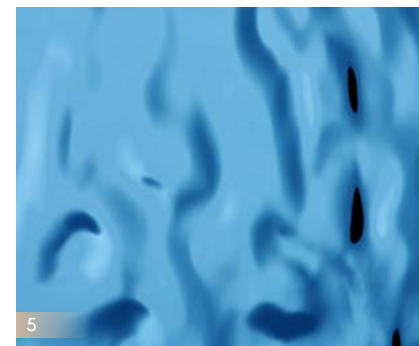

The revolutionary SL OCEAN Aqua ceiling concept

Project/Photo: CAFÈ PLAZS Budapest (Hungary), Product: SL OCEAN Aqua

Find more of us at www.sibu.at

SIBU | DESIGN

Possible combinations

- 1 DM Aqua
- 3 SL NOTCH Smoke PF AR
- 5 SL OCEAN Iceblue AR

- 2 FL LAVA VELVET Volcano
- 4 MS 5x5 flex Aqua
- 6 LL CORD Charcoal Light