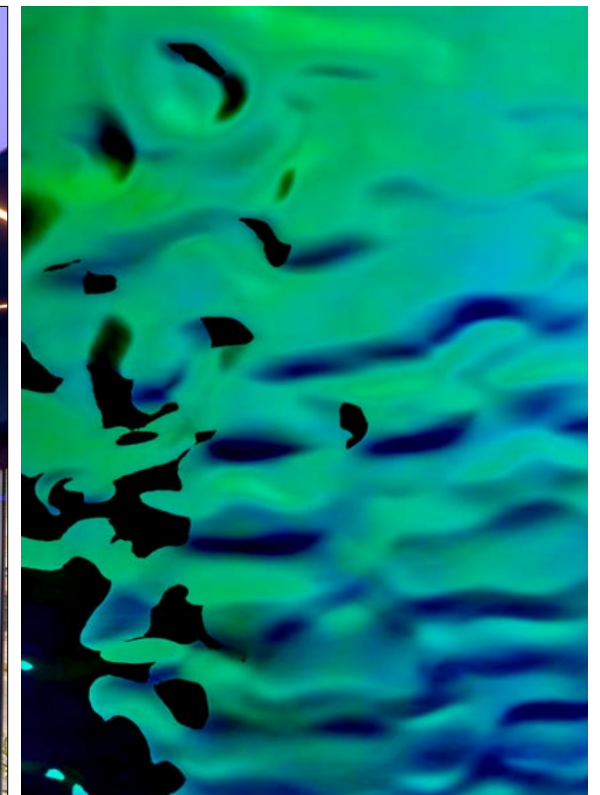

The revolutionary SL OCEAN Aqua ceiling concept

Project/Photo: CAFÈ PLAZS Budapest (Hungary), Product: SL OCEAN Aqua

Find more of us at www.sibu.at

SIBU | DESIGN

Possible combinations

- 1 DM Aqua
- 3 SL NOTCH Smoke PF AR
- 5 SL OCEAN Iceblue AR

- 2 FL LAVA VELVET Volcano
- 4 MS 5x5 flex Aqua
- 6 LL CORD Charcoal Light