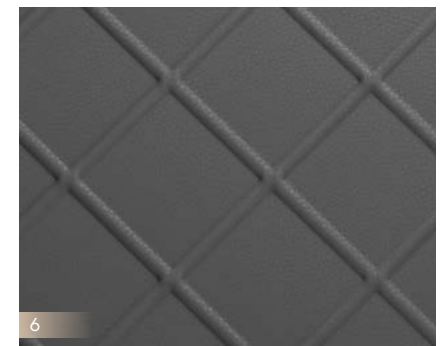

The revolutionary SL OCEAN Aqua ceiling concept

Project/Photo: CAFÈ PLAZS Budapest (Hungary), Product: SL OCEAN Aqua

Find more of us at www.sibu.at

SIBU | DESIGN

Possible combinations

- 1 DM Aqua
- 3 SL NOTCH Smoke PF AR
- 5 SL OCEAN Iceblue AR

- 2 FL LAVA VELVET Volcano
- 4 MS 5x5 flex Aqua
- 6 LL CORD Charcoal Light