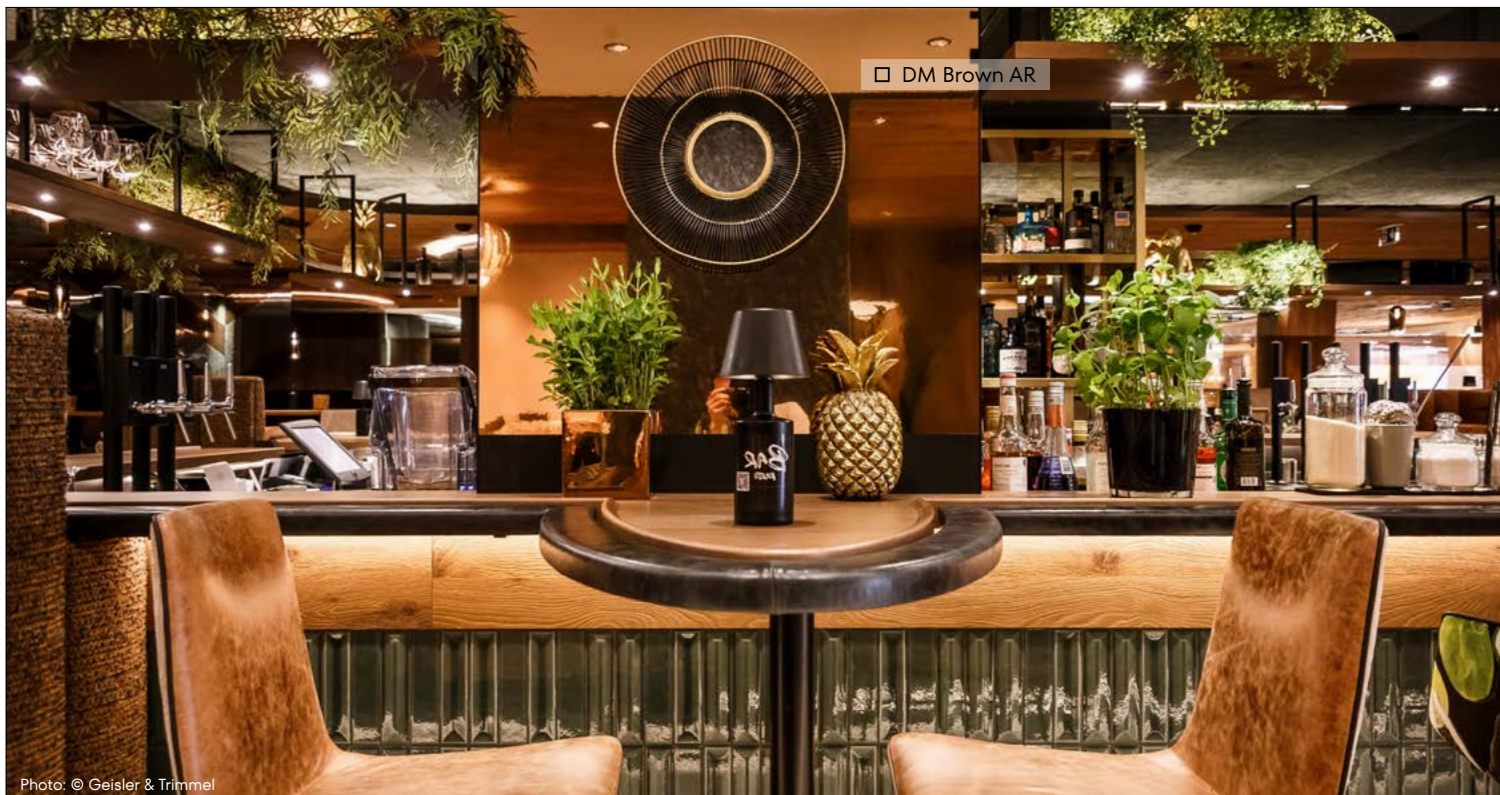

SIBU DESIGN - feel the luxury

Project: STOCK resort *****, Zillertal, Tirol (Austria), Photo: © Geisler & Trimmel, Product: DM Brown AR

Photo: © Geisler & Trimmel

Find more of us at
www.sibu.at

SIBU | DESIGN