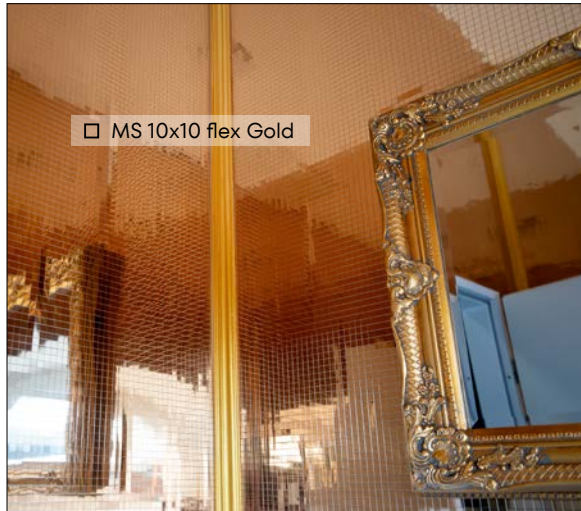

□ MS 10x10 flex Gold