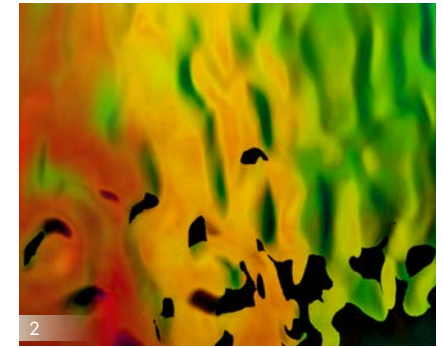

# Possible combinations

- 1 DM Silver MMS
- 3 SG Hollywood
- 5 SL NOTCH Silver matt

- 2 SL OCEAN Rainbow
- 4 SL RATTAN 20 Silver
- 6 DM Aqua

[www.sibu.at](http://www.sibu.at)

SIBU | DESIGN