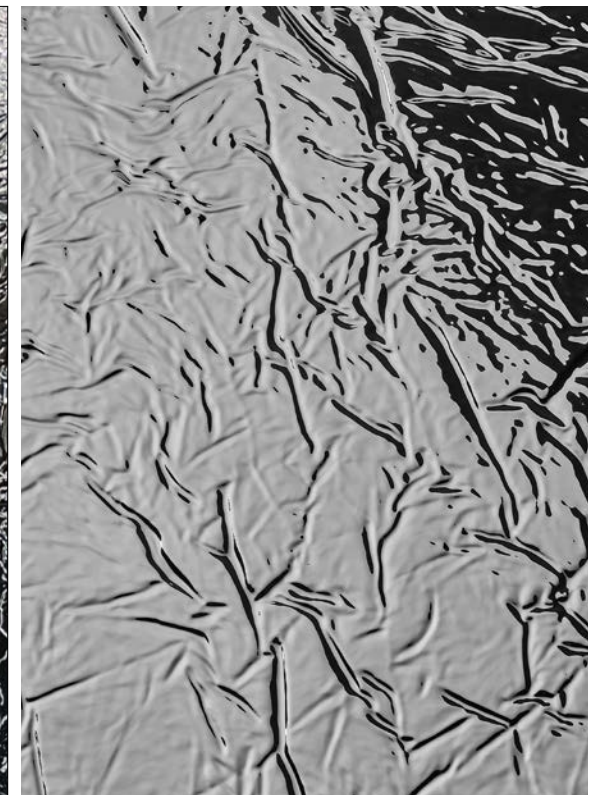

# Mirroring elegance with SIBU DESIGN

Project/Photo: Showroom SIBU DESIGN (Austria), Product: SL CREPA Silver

Photo: Paolo Sutti Hotel

Find more of us at  
[www.sibu.at](http://www.sibu.at)

SIBU | DESIGN