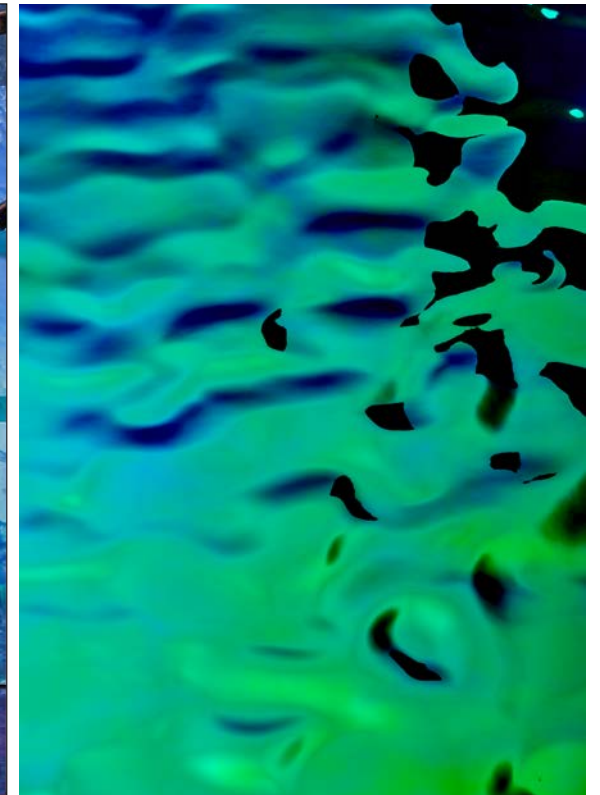

Dare to go luxury shopping with SIBU DESIGN

Project/Photo: KaDeWe Group Berlin (Germany), Customer: ATLANTIS VERANSTALTUNGSTECHNIK GMBH & CO. KG, Product: SL OCEAN Aqua