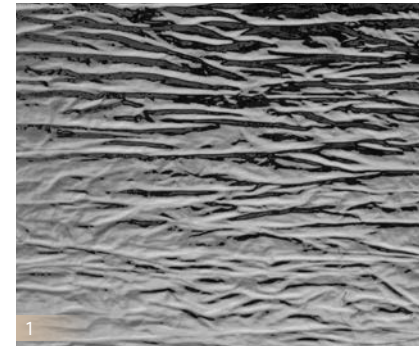

Possible combinations

- 1 SL CRASHED Silver
- 3 LL LEGUAN Bianco
- 5 MS 20x20 flex Silver

- 2 SL TIMBER Jet Stream matt AR
- 4 FL CUBE VELVET Pearl Antigrav
- 6 DM MARBLE White supermatt AR