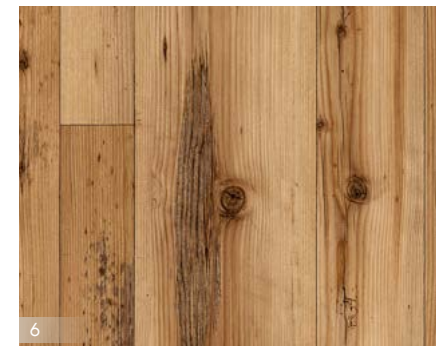

# Possible combinations

- 1 SL RATTAN 20 Gold
- 3 DM LIMESTONE Grey Nature
- 5 DM VINTAGE Copper

- 2 DM Corten Nature
- 4 LL LEGUAN Copper
- 6 WL Sunwood Nature