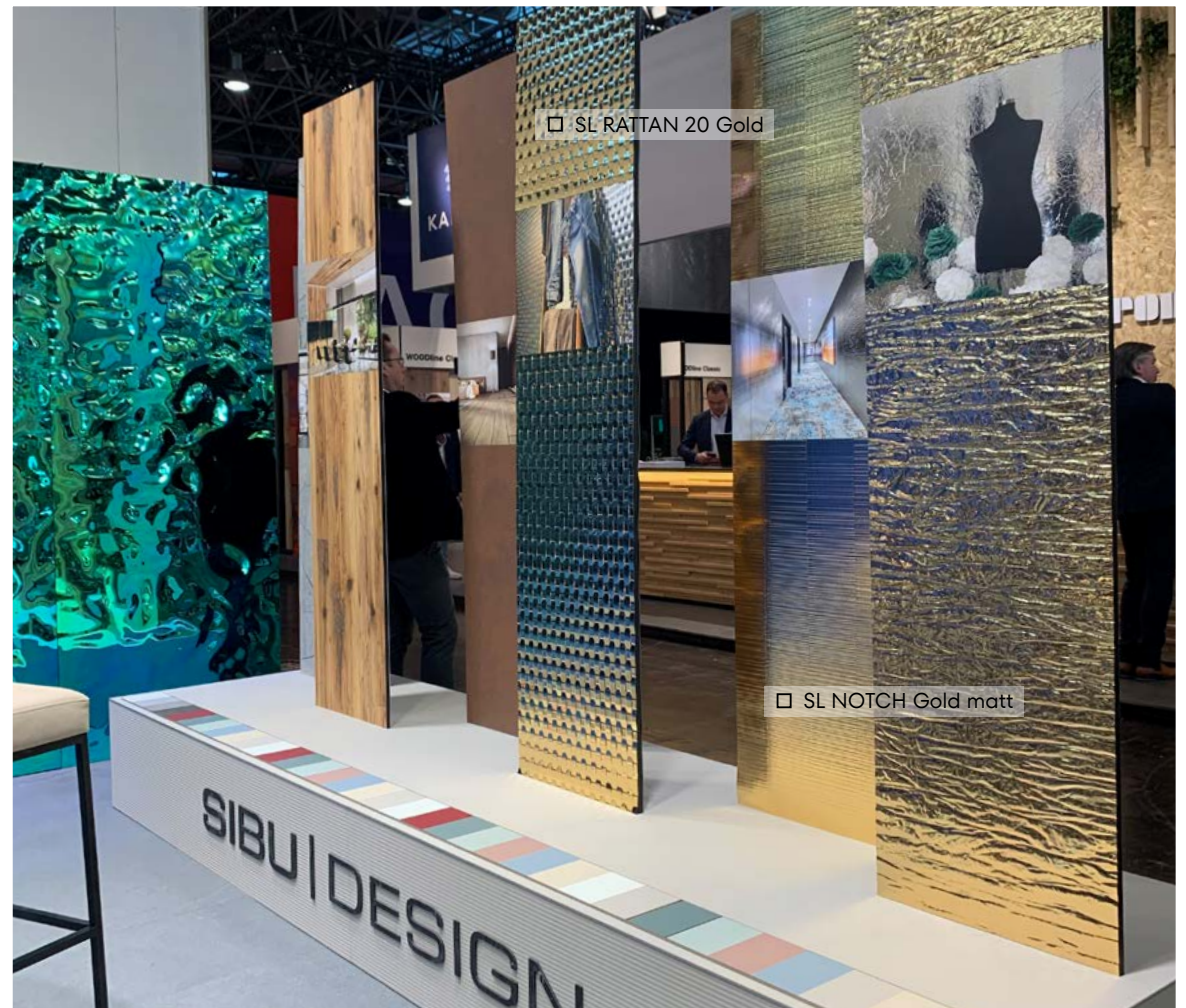

# SIBU DESIGN presents „SL OCEAN“

Project: Trade Fair EuroShop (Düsseldorf, Germany), Photo: SIBU DESIGN, Product: SL OCEAN Aqua

Find more of us at  
[www.sibu.at](http://www.sibu.at)

SIBU | DESIGN

# Possible combinations

- 1 SL RATTAN 20 Gold
- 3 DM LIMESTONE Grey Nature
- 5 DM VINTAGE Copper

- 2 DM Corten Nature
- 4 LL LEGUAN Copper
- 6 WL Sunwood Nature