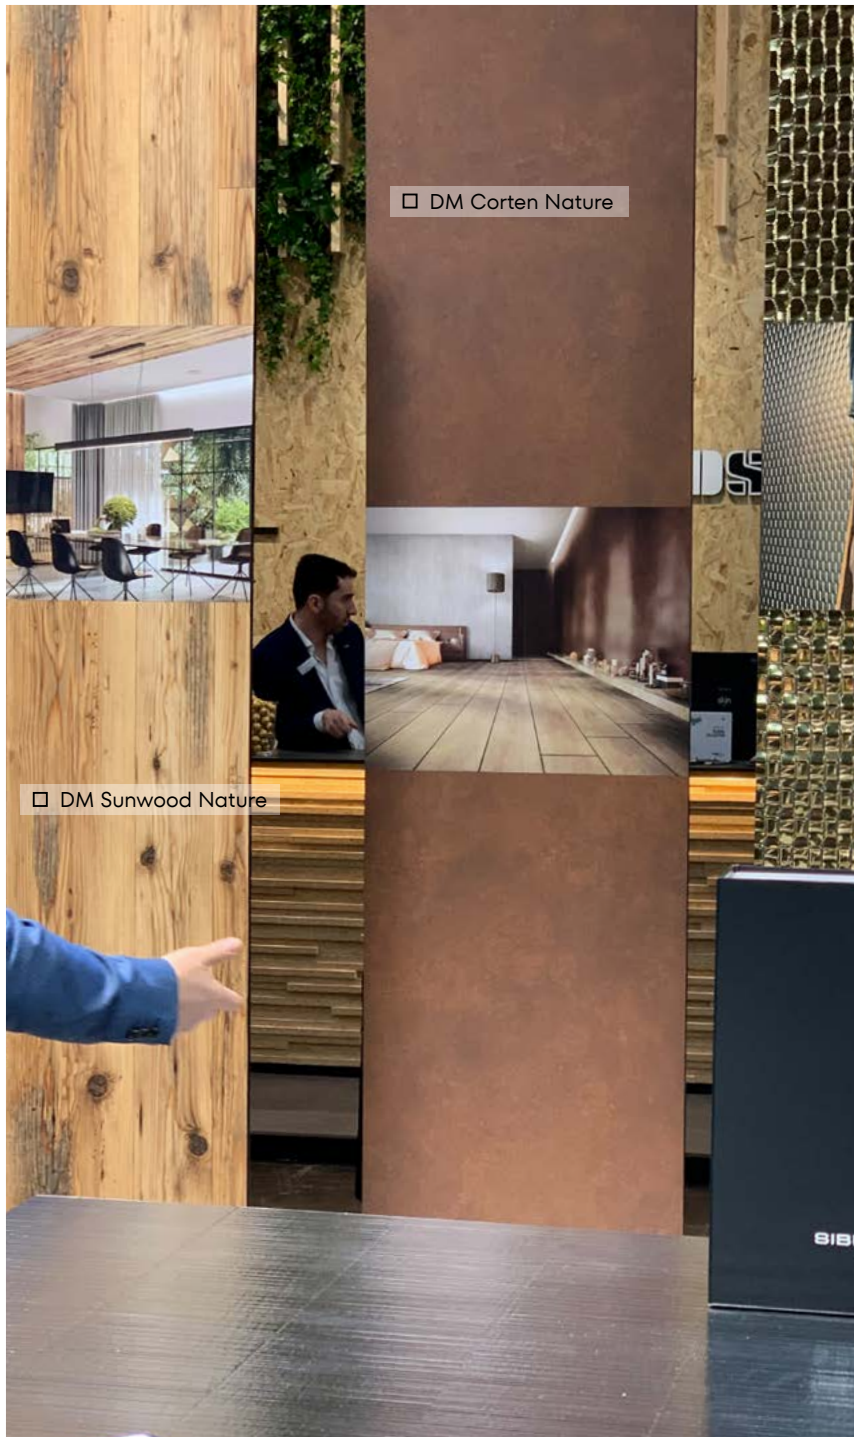

# SIBU DESIGN presents „SL OCEAN“

Project: Trade Fair EuroShop (Düsseldorf, Germany), Photo: SIBU DESIGN, Product: SL OCEAN Aqua

Find more of us at  
[www.sibu.at](http://www.sibu.at)

SIBU | DESIGN