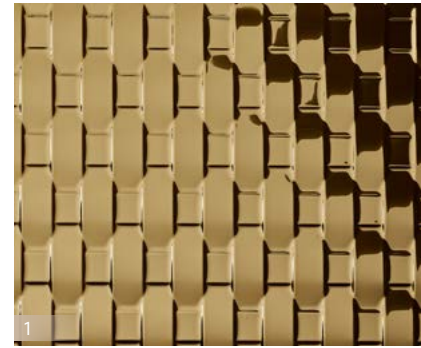

# Possible combinations

- 1 SL RATTAN 20 Gold
- 3 DM LIMESTONE Grey Nature
- 5 DM VINTAGE Copper

- 2 DM Corten Nature
- 4 LL LEGUAN Copper
- 6 WL Sunwood Nature