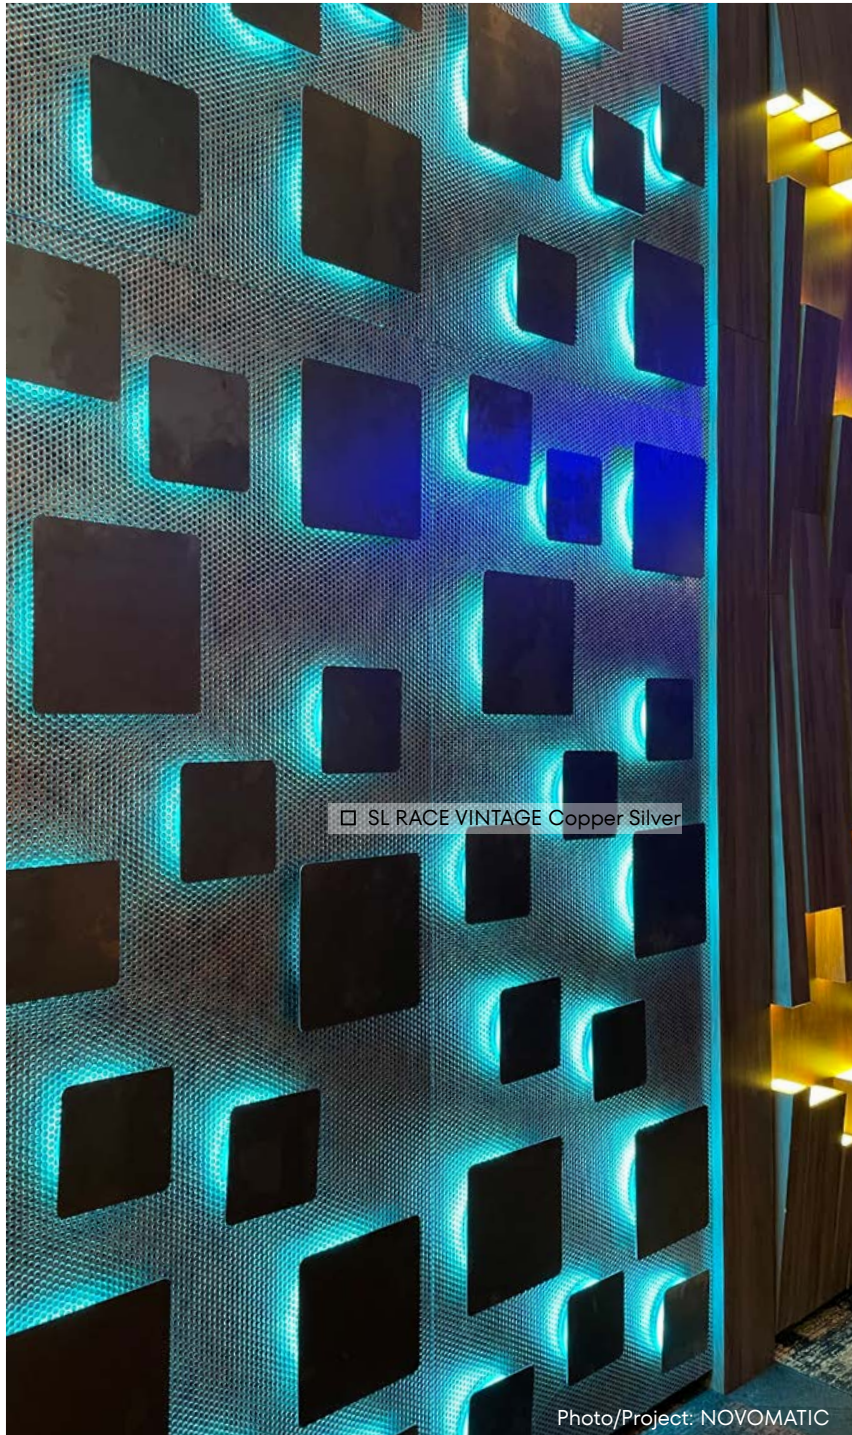

# Modern wall art with SIBU DESIGN

Customer/Photo: NOVOMATIC (Austria) / Product: SL RACE Vintage Copper/Silver

□ SL RACE VINTAGE Copper Silver

Photo/Project: NOVOMATIC

Find more of us at  
[www.sibu.at](http://www.sibu.at)