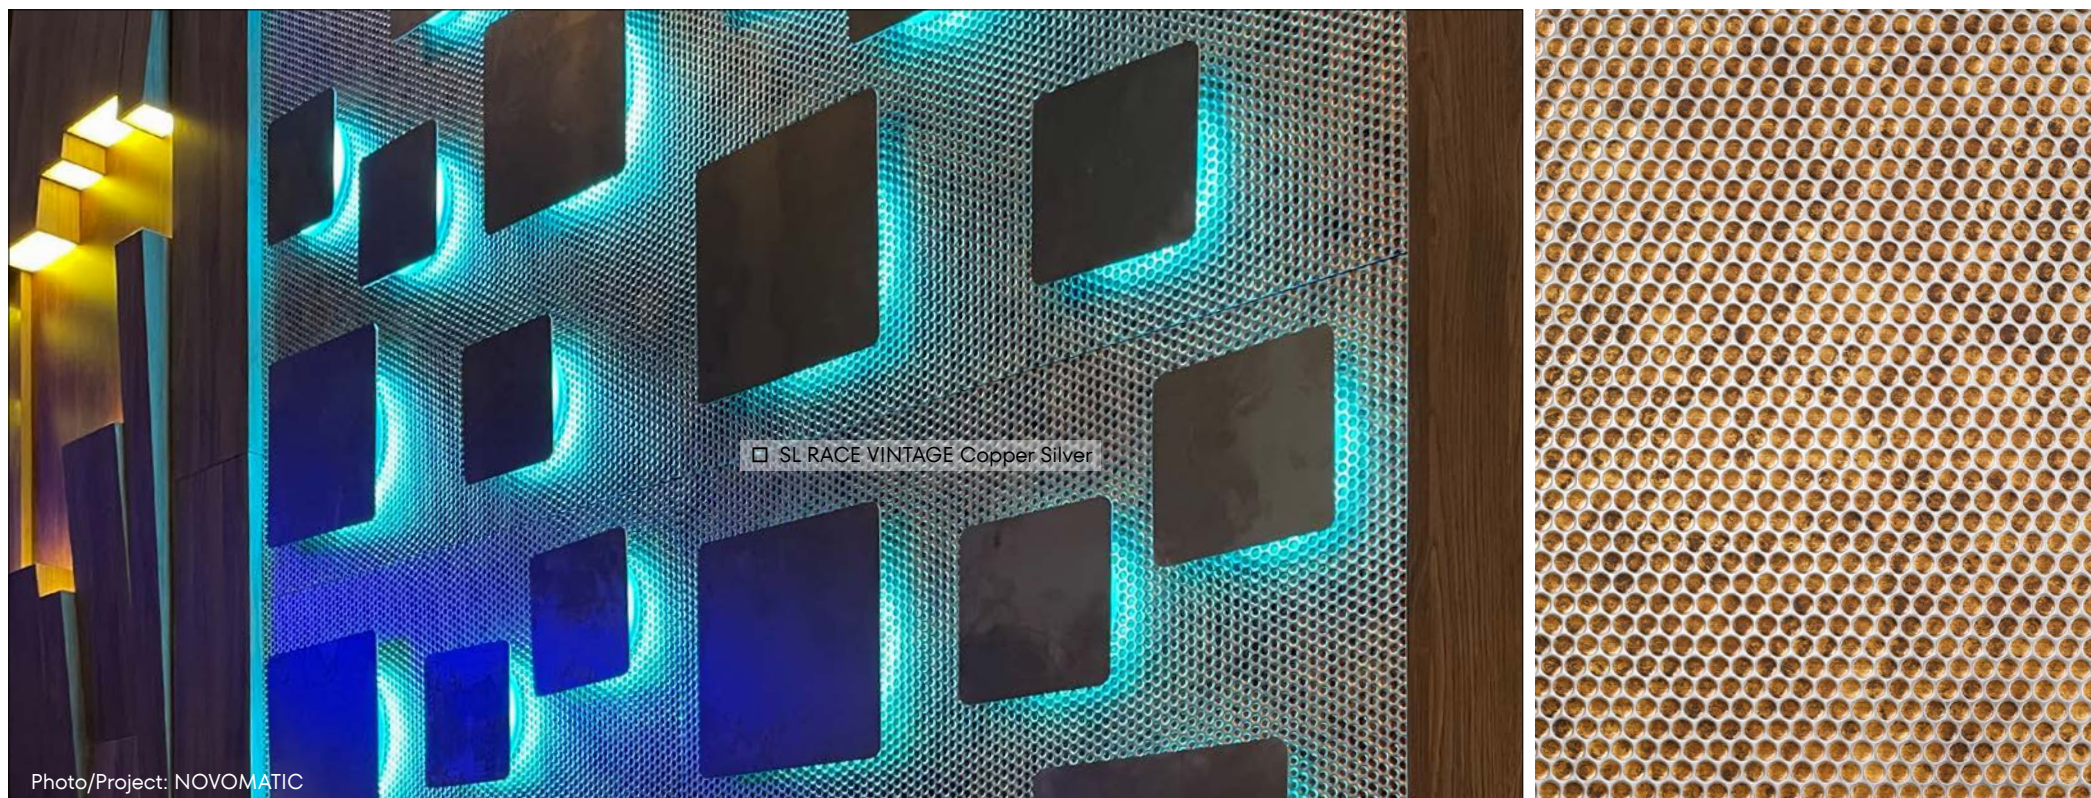

# Modern wall art with SIBU DESIGN

Customer/Photo: NOVOMATIC (Austria) / Product: SL RACE Vintage Copper/Silver

□ SL RACE VINTAGE Copper Silver

Photo/Project: NOVOMATIC

Find more of us at  
[www.sibu.at](http://www.sibu.at)