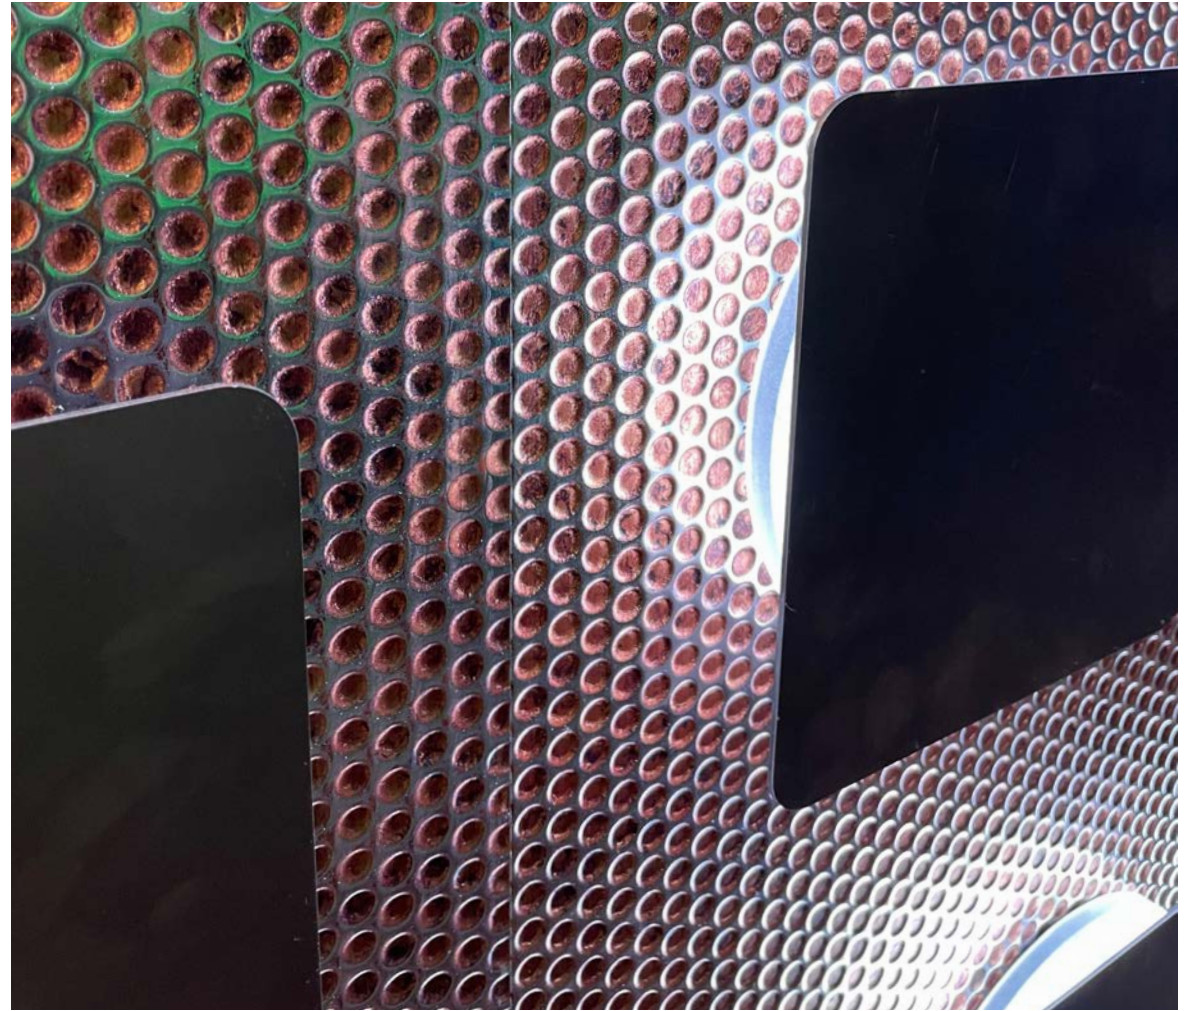

# Modern wall art with SIBU DESIGN

Customer/Photo: NOVOMATIC (Austria) / Product: SL RACE Vintage Copper/Silver

□ SL RACE VINTAGE Copper Silver

Photo/Project: NOVOMATIC

Find more of us at  
[www.sibu.at](http://www.sibu.at)