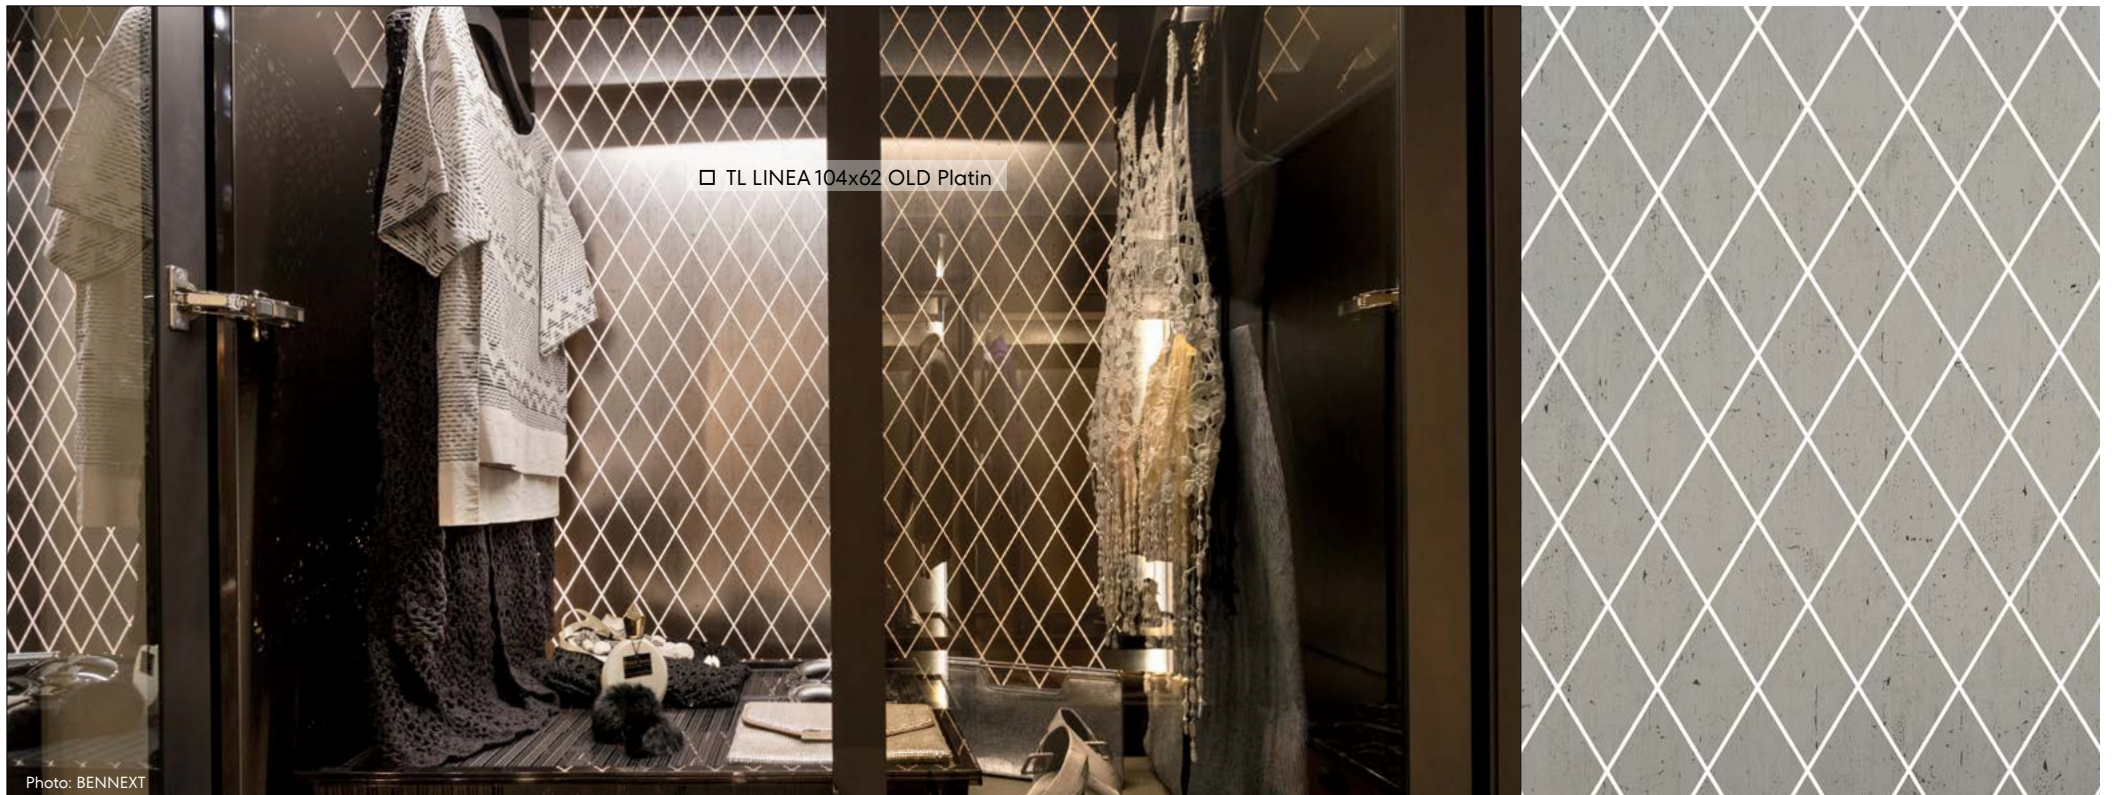

Discover the magic – with SIBU DESIGN

□ TL LINEA 104x62 OLD Platin

Photo: BENNEXT

Project/Customer: design ad construction by BENNEXT, Tehran (Iran), Product: TL LINEA 104x62 OLD Platin

SIBU | DESIGN

□ TL LINEA 104x62 OLD Platin