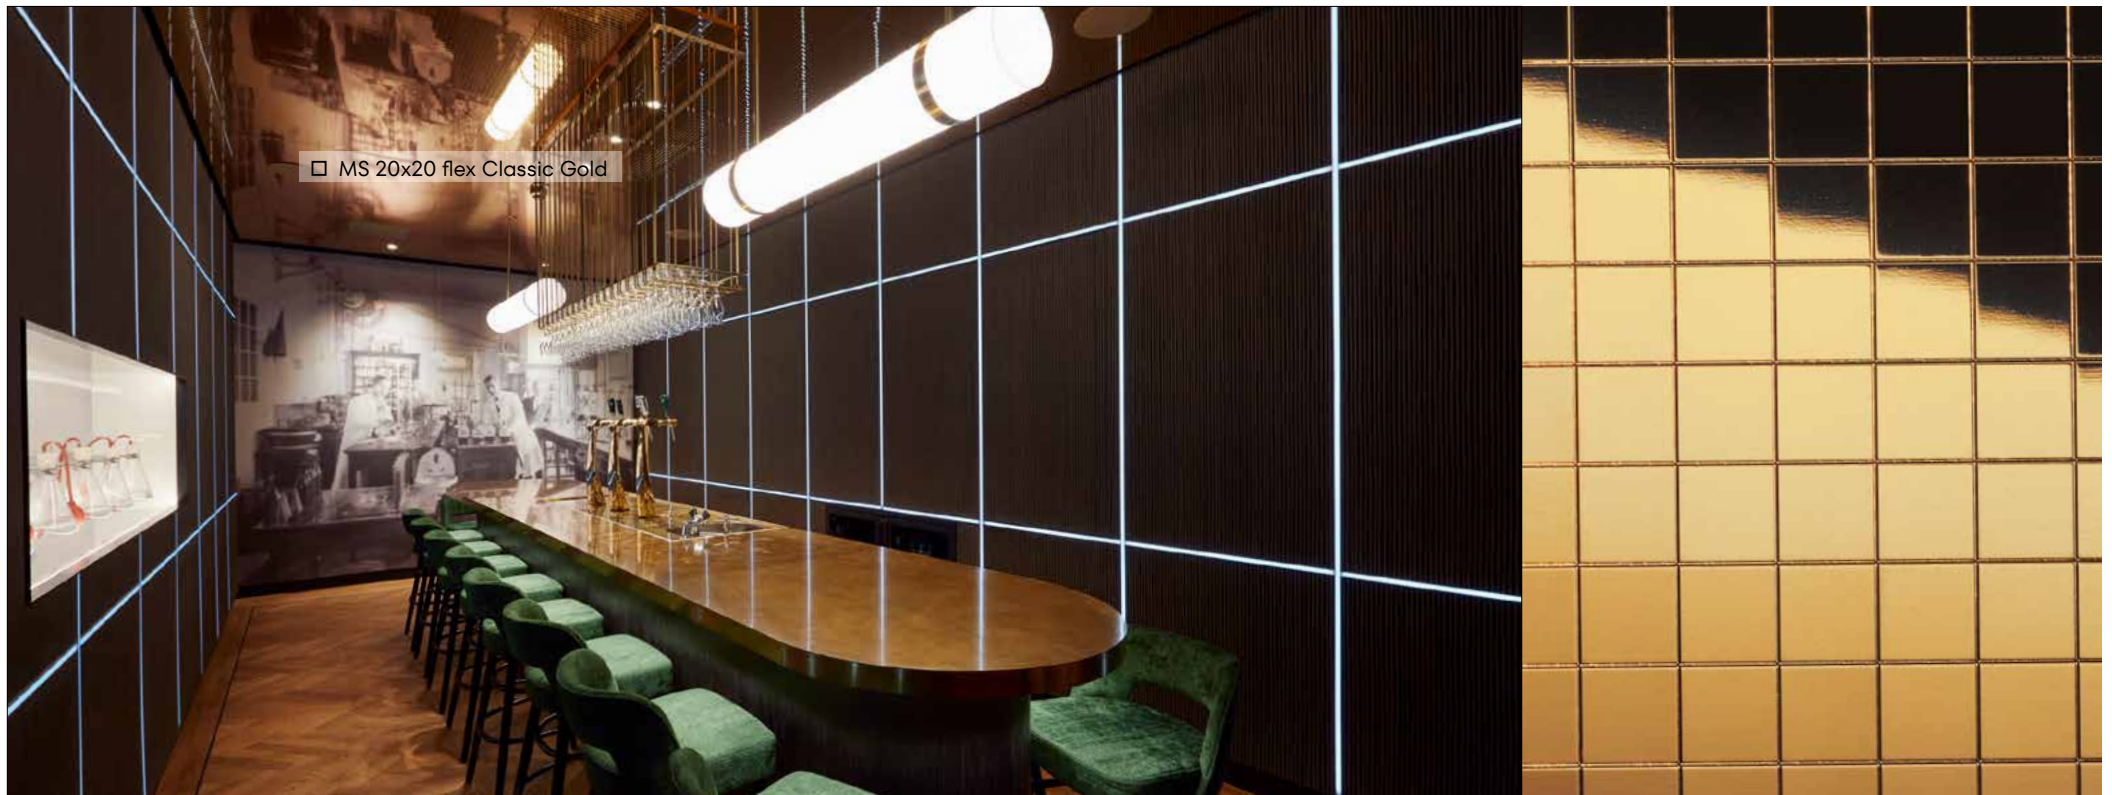

New beginnings with a real classic from SIBU DESIGN

Design: Ideal Projects, Realisation: Kroeze Interieur, Material supplier: Baars & Bloemhoff (Netherlands), Photography: Ronald Smits, Product: MS 20x20 flex Classic Gold AR

□ MS 20x20 flex Classic Gold

Find more of us at
www.sibu.at

SIBU | DESIGN

Possible combinations

- 1 SG LUXURY Gold AR+
- 3 LL LEGUAN Nero
- 5 DM Gold brushed matt

- 2 SL TIMBER Dark Grey matt AR
- 4 SL CREPA Gold
- 6 WL Carbonized Wood