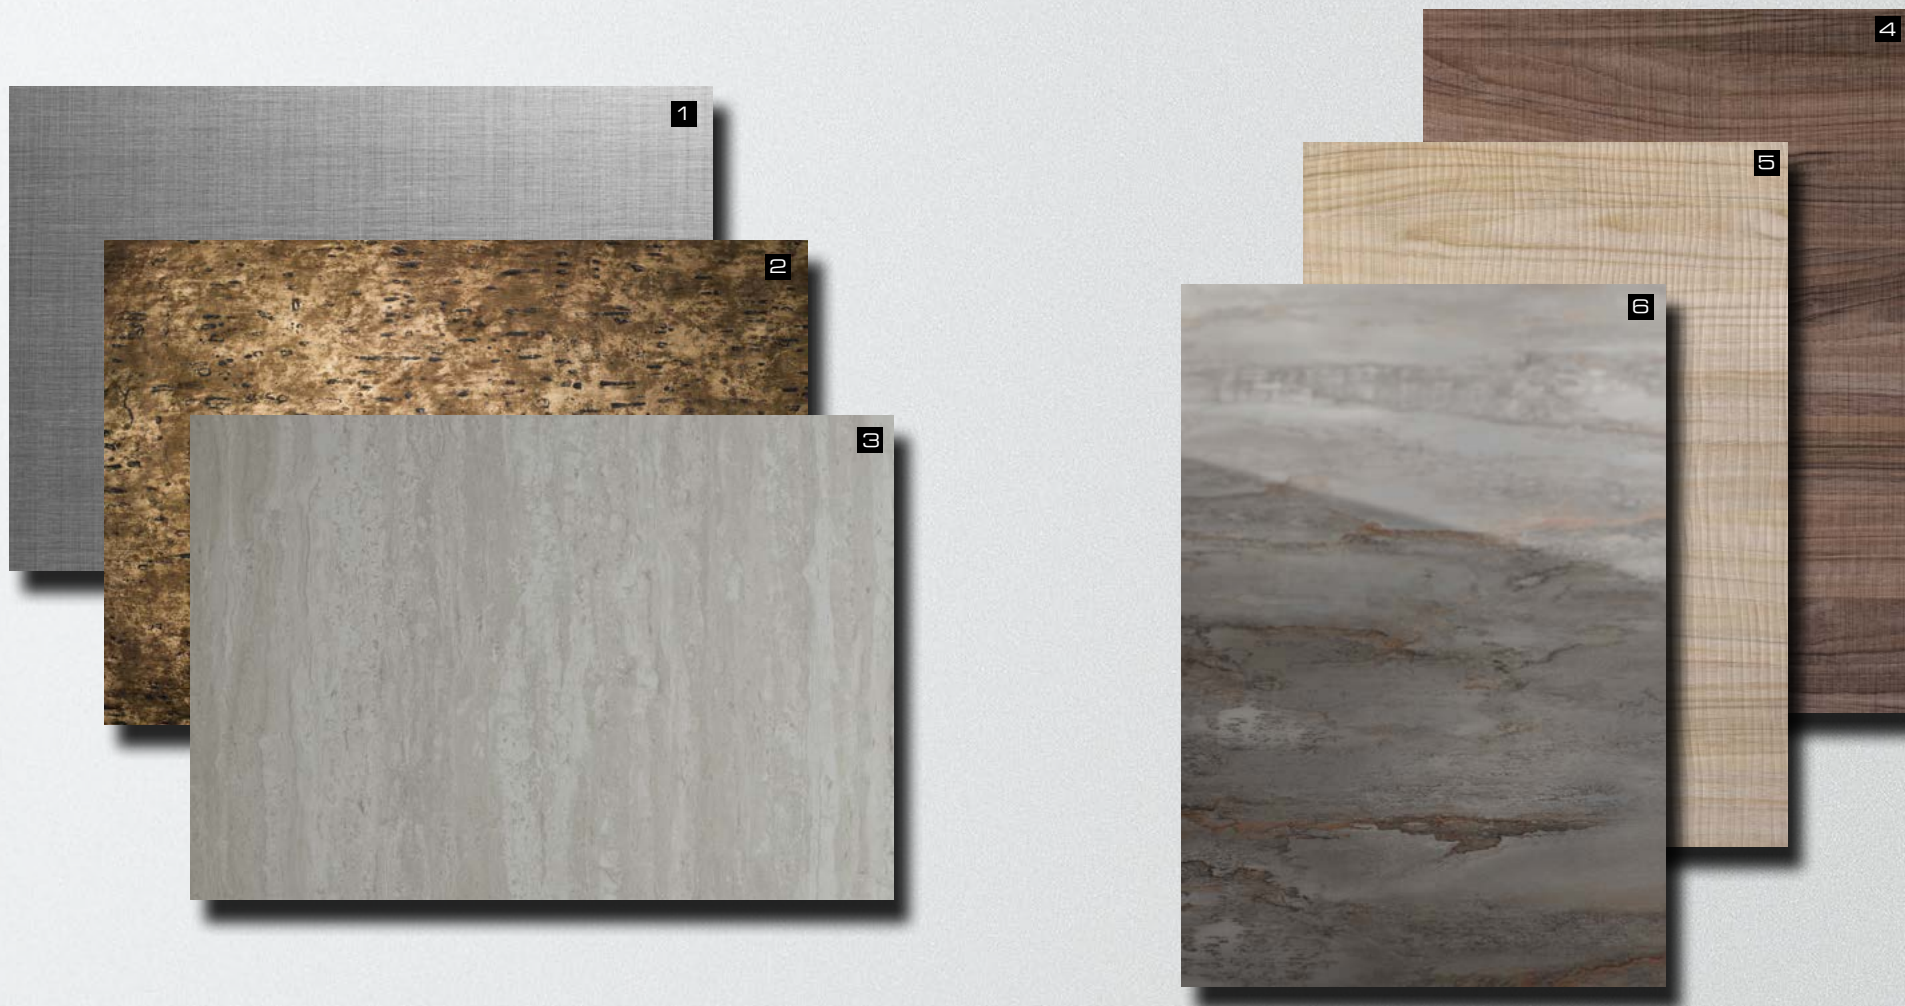

□ LL LEGUAN Bianco

Photo/Project: FOREST Hungary Kft. (Hungary), Product: LL LEGAUN Bianco

Design and quality in perfect harmony

SIBU | DESIGN
we decorate.

□ LL LEGUAN Bianco

- 1 DM REFINED METAL Silver AR
- 2 SL IMPACT ANTIQUE Bronze
- 3 DM Travertin

- 4 WL Nutwood Country
- 5 WL Maple Alpine
- 6 SG GENESIS Grey AR+

- 7 DM Silver PF