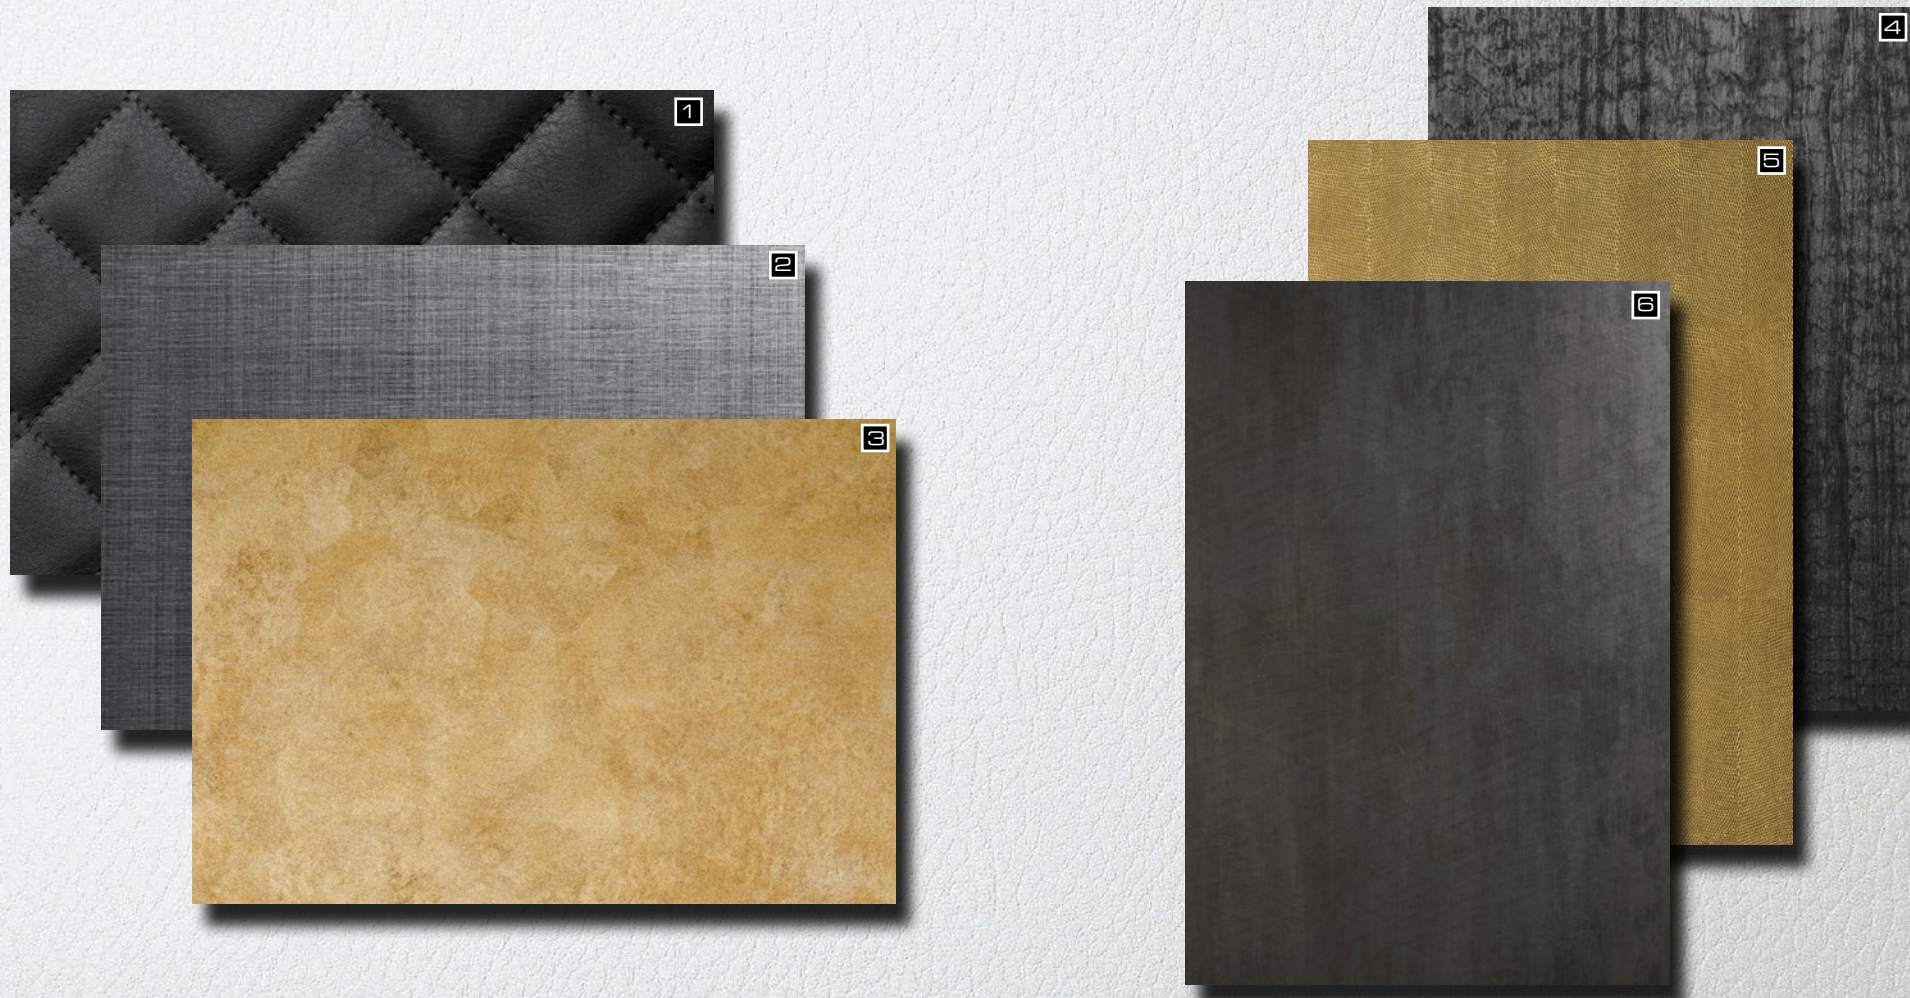

□ SG MARBLE Black AR+

Project: Wine & Dine, Product: SG MARBLE Black AR+

□ LL Persian Gold

□ LL ROMBO 12 Nero matt

□ SG MARBLE Black AR+

- 1 LL ROMBO 40 Nero
- 2 DM REFINED METAL Titan AR
- 3 DM Classy Gold AR

- 4 WL Carbonized Wood
- 5 LL PEARL RAY Gold
- 6 DM METALLIC USED Steel AR

- 7 LL White