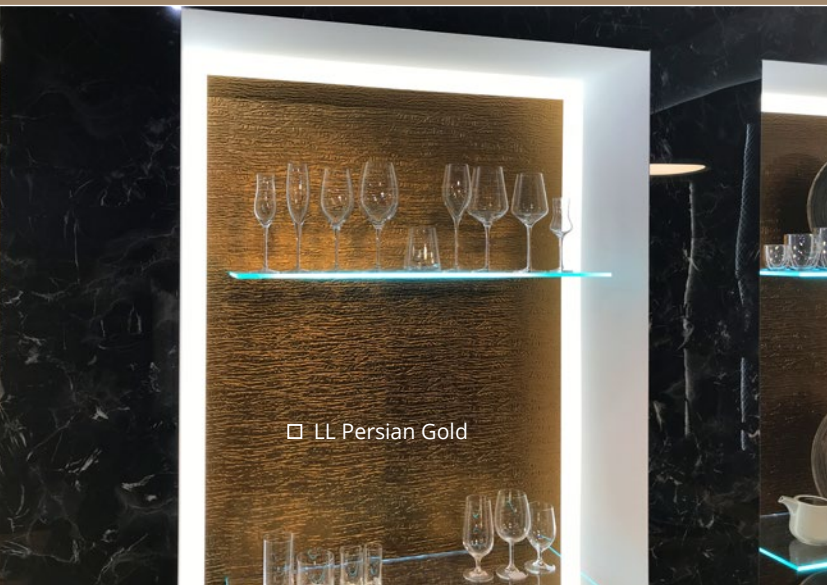

□ SG MARBLE Black AR+

Project: Wine & Dine, Product: SG MARBLE Black AR+

□ LL Persian Gold

□ LL ROMBO 12 Nero matt

□ SG MARBLE Black AR+

- 1 LL ROMBO 40 Nero
- 2 DM REFINED METAL Titan AR
- 3 DM Classy Gold AR