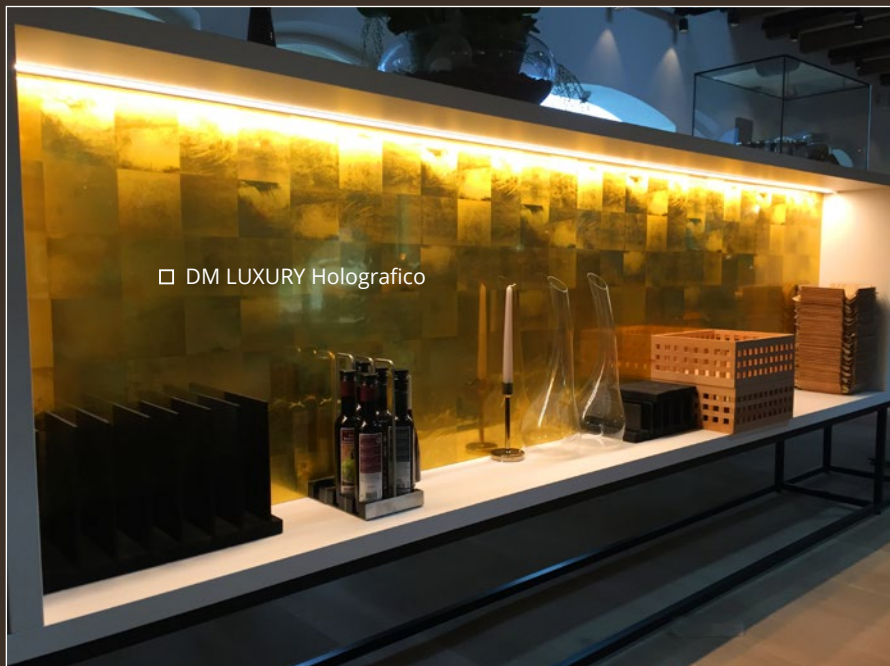

□ DM LUXURY Holografico

Project: Konrad Knoblauch GmbH (Germany), Photo: SIBU DESIGN, Product: DM LUXURY Holografico

Unique bar culture with SIBU DESIGN

SIBU | DESIGN
we decorate.

1

2

3

4