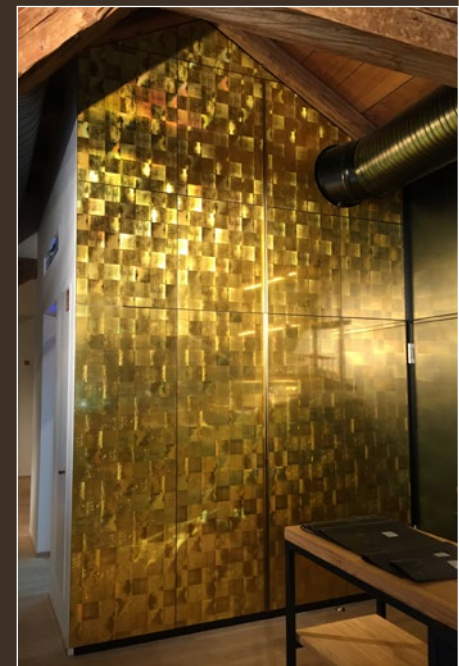

□ DM LUXURY Holografico

Project: Konrad Knoblauch GmbH (Germany), Photo: SIBU DESIGN, Product: DM LUXURY Holografico

Unique bar culture with SIBU DESIGN

SIBU | DESIGN
we decorate.

1

2

3

4

5

6

7

1 MS Brown 3x3 flex. Classic

2 DM OXIDIZED Autumn AR

3 SG SHATTERED Champagne AR+

4 DM Champagne

5 DM METALLIC USED Sand AR