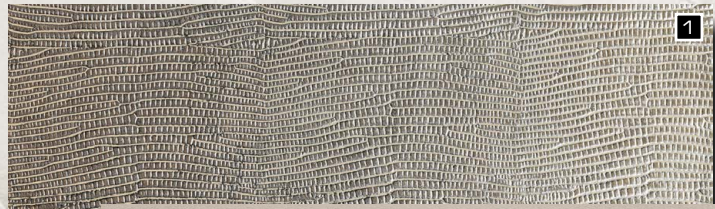

□ SL CROCO Smoke PF met/Silver

Project/Photo: Nivic Plasticos Internacionales (MADRID), Product: SL CROCO Smoke PF met/Silver

Sleeping place with extravagance

□ LL ROMBO 40  
Bianco matt

□ SL CROCO Smoke PF met/Silver

□ LL ROMBO 40 Antigua Gold

□ LL ROMBO 40  
Antigua Gold

1

2

3

4

5

6

7

- 1 LL LEGUAN Silver
- 2 LL Light Oyster
- 3 DM MARBLE White

- 4 SG MARBLE Grey AR+
- 5 DM Travertin
- 6 LL CORD Stony Ground

- 7 LL ROMBO 40 Bianco matt